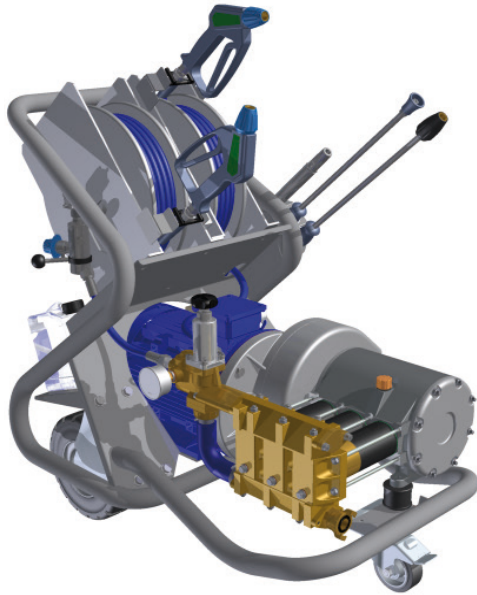

HIGH PRESSURE

THE MOBILE ONE'S FROM PLATZ®

the professional mobility in basic....