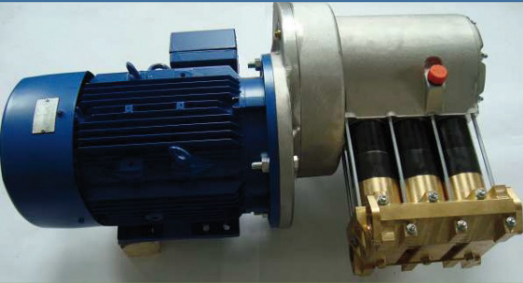

HIGH PRESSURE

THE STATIONARY ONE'S FROM PLATZ®

The well-tried and extreme tough technics of the **PLATZ®** high pressure pumps are well known and popular in many different branches of industry. Whether stationary or mobile, single or multiple pump stations, with the systems of **PLATZ®** nearly all requirements can be mastered.

huge power – small machine !

- 1 or 2 pump-station
- 50 - 120 bar
- 4 or 8 spray lance usability
- 40 - 144 l/min.